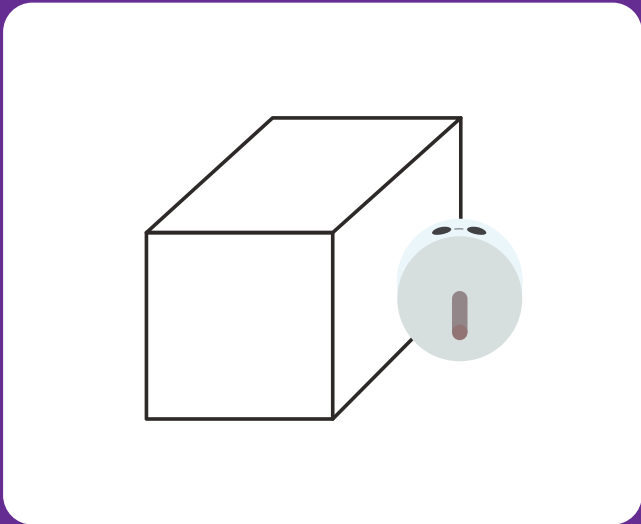

3

120°

Matatalab Artist Add-on

Matatalab Artist Add-on

Control panel for the first image, containing the following icons from left to right: a yellow circle with f_n , a green square with a left arrow and three dots, a green square with a circular arrow, a green square with a downward arrow, a green square with a left arrow and three dots, and a green square with a circular arrow and a square. Below the first two icons are blue boxes containing the text "45°" and "2".

Control panel for the second image, containing the following icons from left to right: a green square with a right arrow and three dots, a green square with a right arrow and three dots, a yellow circle with f_n , a yellow square with f_n , a green square with a circular arrow, a green square with an upward arrow, a green square with a right arrow and three dots, a green square with an upward arrow, a green square with a right arrow and three dots, and a green square with a circular arrow and a square. Below the fifth, seventh, and eighth icons are blue boxes containing the text "2", "45°", and "135°".