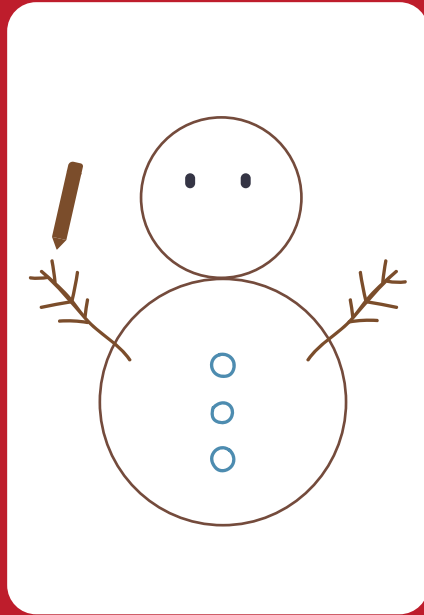

0	0				0	0				0	0
	3	3	5		2		4	5			

Matatalab Animation Add-on